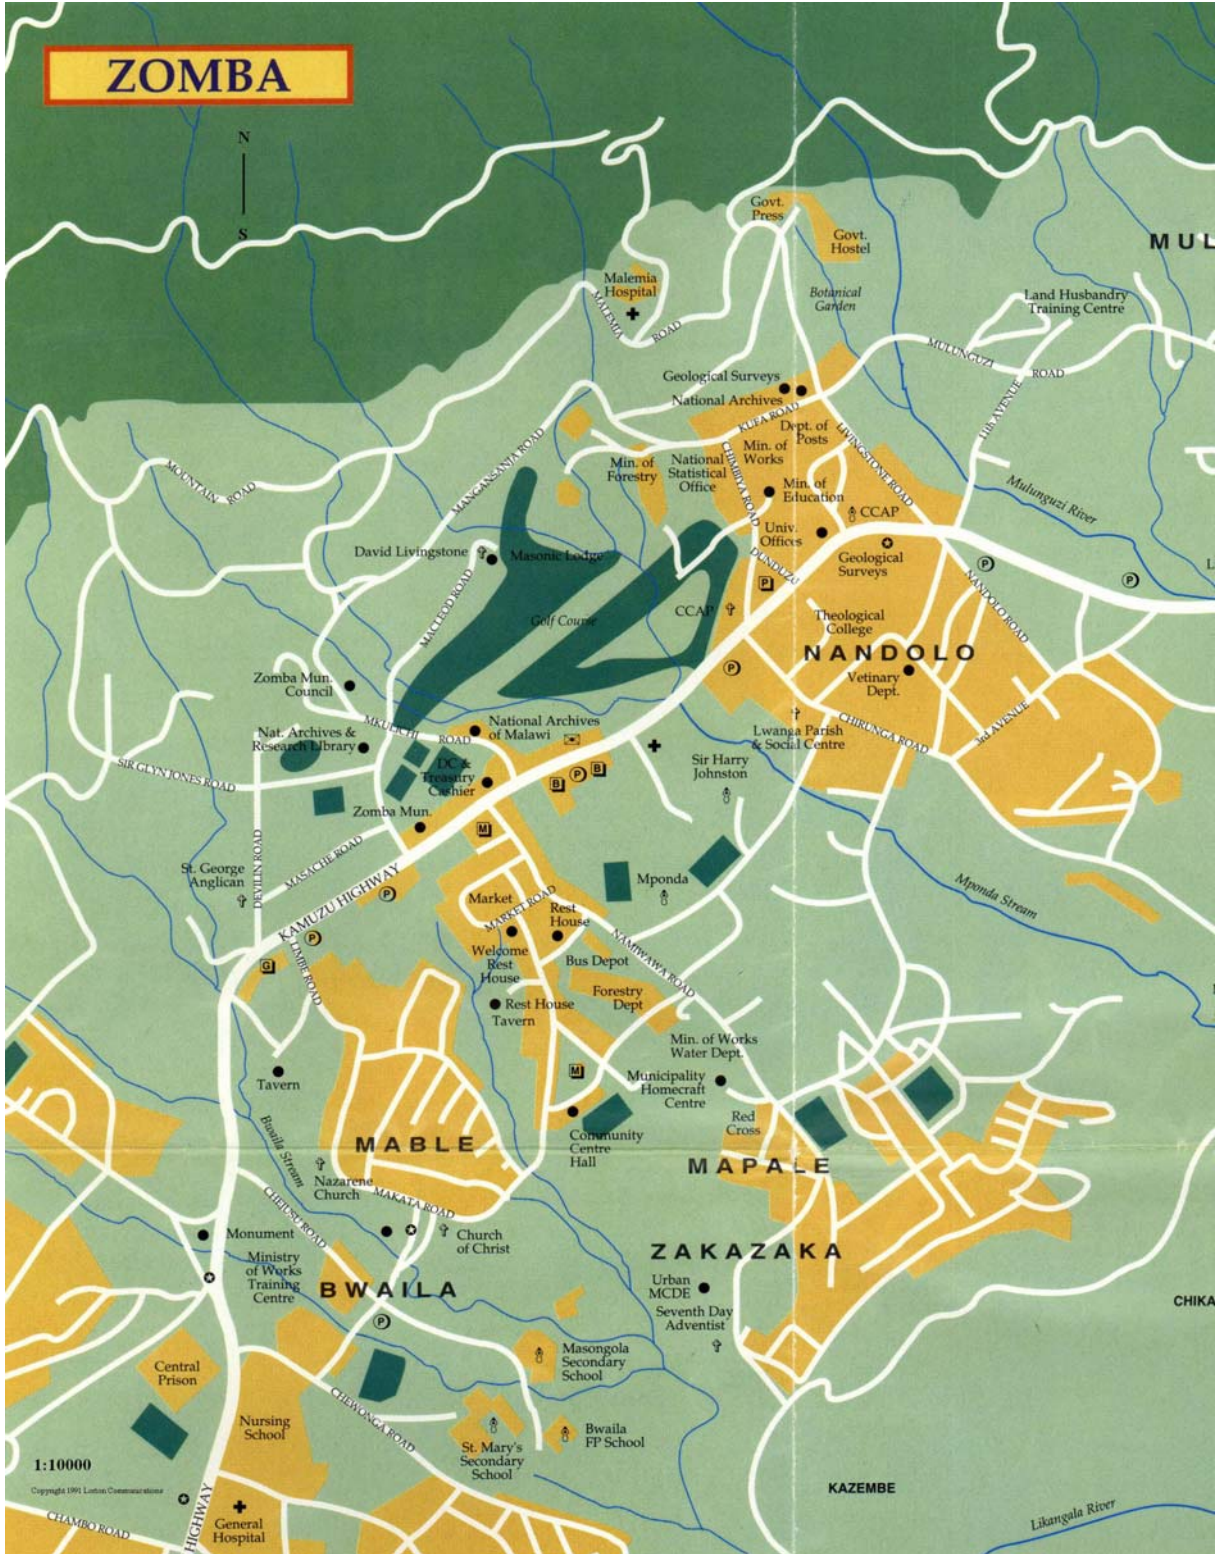

LILONGWE

ZOMBA

1:10000
Copyright 1991 London Commercials

KAZEMBE